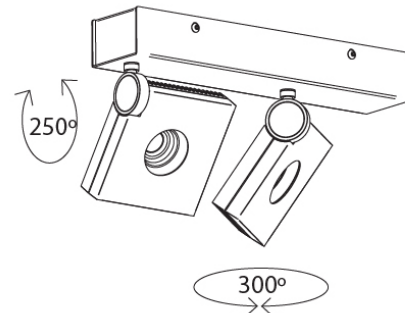

BRIDGE DOUBLE SURFACE

D92112

GENERAL

Series: Bridge
Subseries: Bridge Double
Brand: Milan
Division: Design
Mounting Type: Surface
Mounting Location: Ceiling
Subcategory: Spots

PHYSICAL

Shape: Rectangle
Length (mm): 280
Length (in): 11
Width (mm): 110
Width (in): 4 ³/₁₆
Extension (mm): 156
Extension (in): 6 ¹/₈
Light Distribution: Adjustable / Direct
Weight (kg): 3.62
Weight (lbs): 8
Fixture Finish: WHI
Fixture Material: Aluminum

ELECTRICAL

Input Wattage Range: 20 - 29 W
Number of Lamps: 2
Lamp Type: LED
Total Output Wattage (W): 20
Dimming: Tri-Mode (Non-Dimming and Phase Dimming (120Vac only) and 0-10V Dimming)
Driver Included: Yes
Driver Location: Integrated
Driver Type: Constant Current - Universal
Driver Class: Class 2
Input Voltage (V): 120 - 277
Constant Current (MA): 700

LED

Number of LEDs: 2
Color Temperature (°K): 3000
Max. Delivered Lumen (lm): 2020
CRI: >80 CRI
Lamp Life (hrs): 50000

OPTICAL

Reflector°: 50

RATINGS AND CERTIFICATIONS

Certified By: CSA Certified to UL and CSA Standards
IP rating: IP20