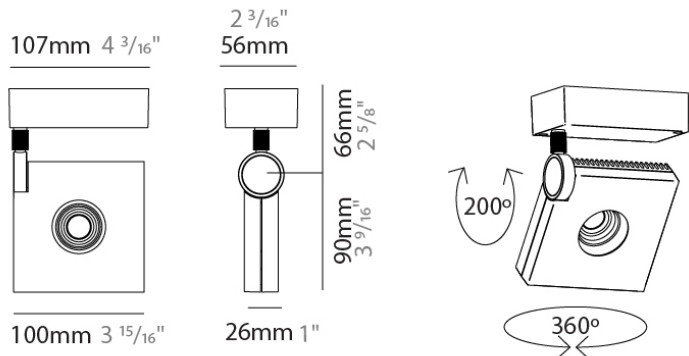

Series: Bridge
 Subseries: Bridge Single
 Brand: Milan
 Division: Design
 Mounting Type: Surface
 Mounting Location: Ceiling
 Subcategory: Spots

PHYSICAL

Shape: Rectangle
 Length (mm): 107
 Length (in): 4 ³/₁₆
 Width (mm): 110
 Width (in): 4 ⁷/₁₆
 Extension (mm): 156
 Extension (in): 6 ¹/₈
 Light Distribution: Adjustable / Direct
 Weight (kg): 1.4
 Weight (lbs): 3
 Fixture Finish: WHI
 Fixture Material: Aluminum

BRIDGE DOUBLE SURFACE

D92112

GENERAL

Series: Bridge
 Subseries: Bridge Double
 Brand: Milan
 Division: Design
 Mounting Type: Surface
 Mounting Location: Ceiling
 Subcategory: Spots

PHYSICAL

Shape: Rectangle
 Length (mm): 280
 Length (in): 11
 Width (mm): 110
 Width (in): 4 ³/₁₆
 Extension (mm): 156
 Extension (in): 6 ¹/₈
 Light Distribution: Adjustable / Direct
 Weight (kg): 3.62
 Weight (lbs): 8
 Fixture Finish: WHI
 Fixture Material: Aluminum

PHYSICAL

Shape: Round
 Diameter (mm): 120
 Diameter (in): 4 3/4
 Height (mm): 40
 Height (in): 1 9/16
 Light Distribution: Adjustable / Direct
 Weight (kg): 0.5
 Weight (lbs): 1.2
 Fixture Finish: WHI
 Fixture Material: Aluminum

PHYSICAL

Shape: Square
 Length (mm): 130
 Length (in): 5 1/8"
 Width (mm): 130
 Width (in): 5 1/8"
 Height (mm): 127
 Height (in): 5
 Light Distribution: Adjustable / Direct
 Weight (kg): 1.8
 Weight (lbs): 4
 Fixture Finish: WHI
 Fixture Material: Aluminum