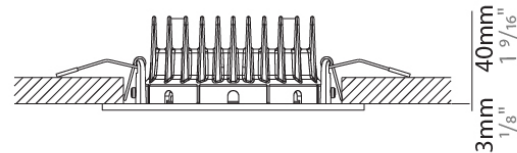

Ø120mm 4 3/4"