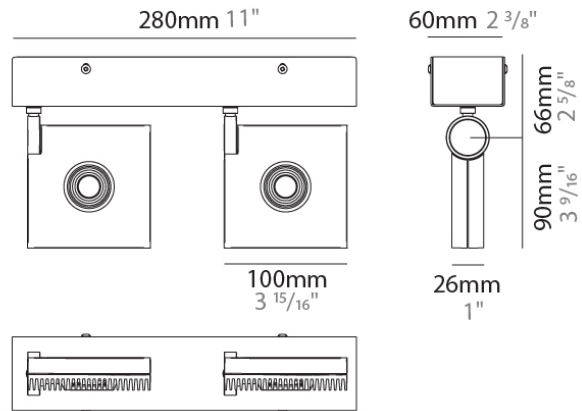

BRIDGE DOUBLE SURFACE

D92112

GENERAL

Series: Bridge
Subseries: Bridge Double
Brand: Milan
Division: Design
Mounting Type: Surface
Mounting Location: Ceiling
Subcategory: Spots

PHYSICAL

Shape: Rectangle
Length (mm): 280
Length (in): 11
Width (mm): 110
Width (in): 4 ³/₁₆
Extension (mm): 156
Extension (in): 6 ¹/₈
Light Distribution: Adjustable / Direct
Weight (kg): 3.62
Weight (lbs): 8
Fixture Finish: WHI
Fixture Material: Aluminum

ELECTRICAL

Input Wattage Range: 20 - 29 W
Number of Lamps: 2
Lamp Type: LED
Total Output Wattage (W): 20
Dimming: Tri-Mode (Non-Dimming and Phase Dimming (120Vac only) and 0-10V Dimming)
Driver Included: Yes
Driver Location: Integrated
Driver Type: Constant Current - Universal
Driver Class: Class 2
Input Voltage (V): 120 - 277
Constant Current (MA): 700

LED

Number of LEDs: 2
Color Temperature (°K): 3000
Max. Delivered Lumen (lm): 2020
CRI: >80 CRI
Lamp Life (hrs): 50000

OPTICAL

Reflector°: 50

RATINGS AND CERTIFICATIONS

Certified By: CSA Certified to UL and CSA Standards
IP rating: IP20